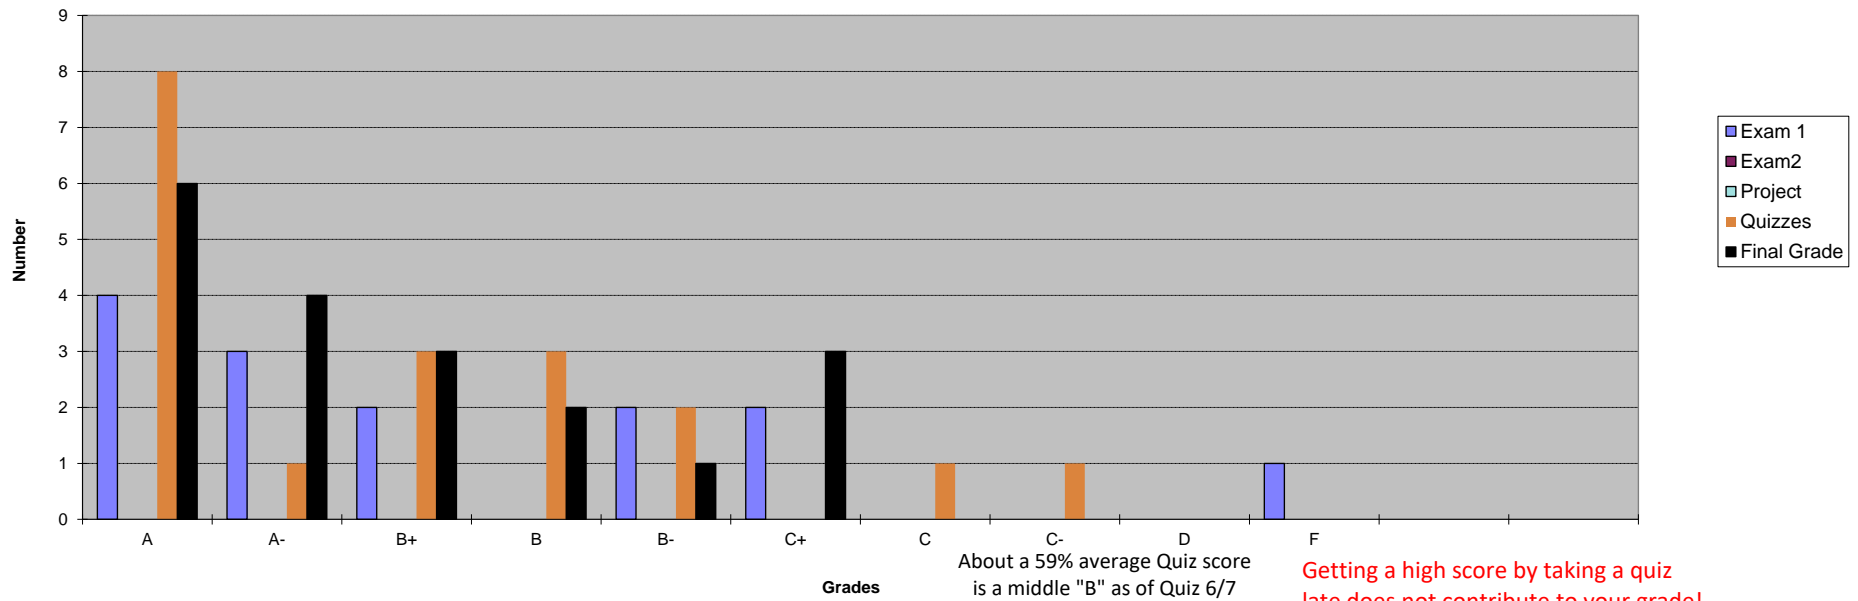

### MC400/MC300 Grade Distribution

About a 59% average Quiz score is a middle "B" as of Quiz 6/7 with the lowest 2 grades waived.

Getting a high score by taking a quiz late does not contribute to your grade!