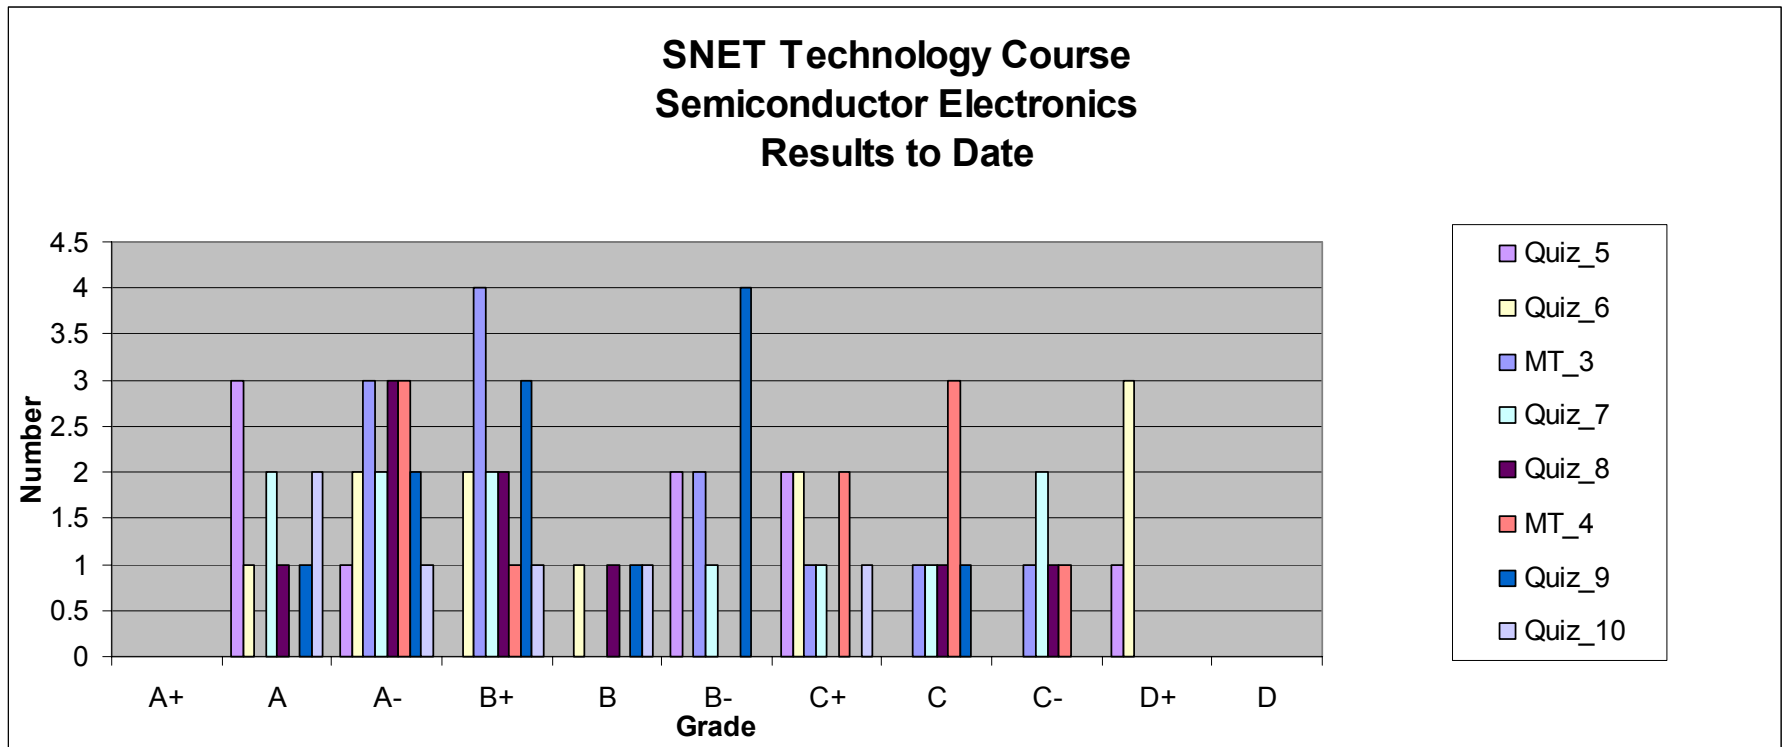

Quiz_10 Results

- Those that turned in their Quiz 10 so far (6 of 12) – Nice Job.
- A B+ average